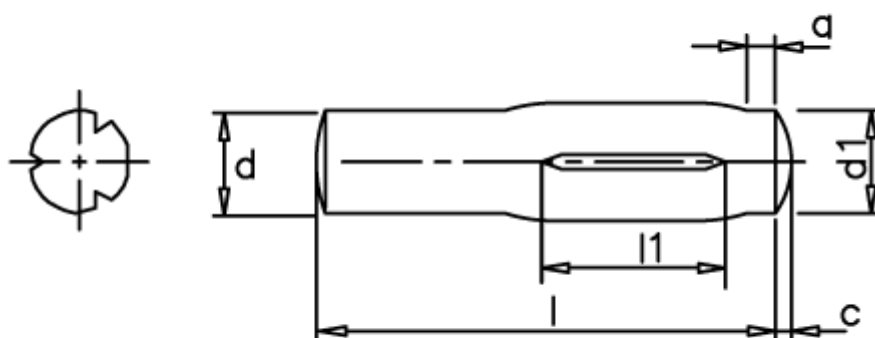

# Data Sheet

Article number: 08243321

Description: KLEE Slotted pin S24 4x16  
Steel

## Measures

---

$a = 1,5 (+1)$

$d_1 = 4.0$

$d_2 = 4.25$

Length = 8-60